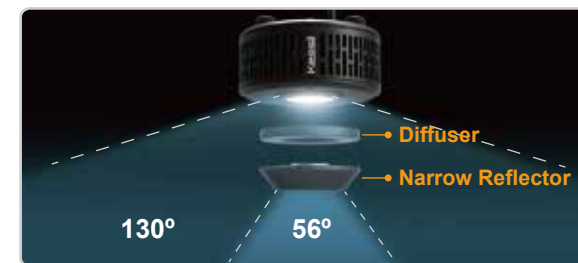

Light Shaping Capability

A360X is compatible with optical accessories to shape light pattern, allowing users to modify the look of aquarium to their liking.