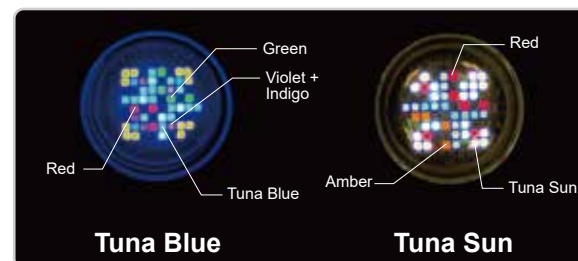

Advanced Color Control

A360X has more color control in addition to the core spectrum, opening unlimited color combinations for aesthetic while not affecting the performance of core spectrum.