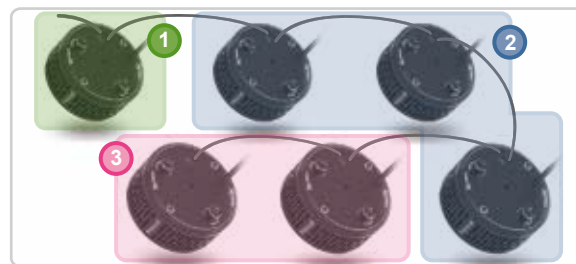

K-Link Smarter Communication

A360X features a smarter communication method - K-Link, which keeps the easily plug & play feature of 0-10V while allowing users to easily network and program multiple fixtures.