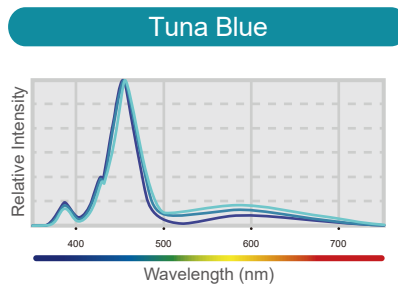

Spectrums

For Saltwater Aquarium