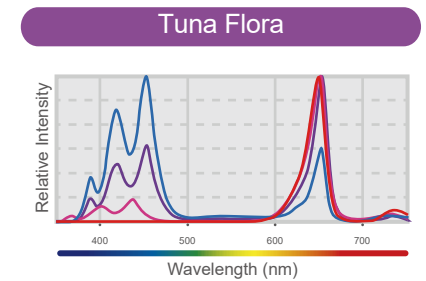

## Kessil Product Family

Product	 A360X	 A360NE A360WE	 A160 H160	 A80 H80	 AP700
Power Consumption	90W max	90W max	40W max	15W max	185W max
Spectrums	Tuna Blue + RGB Tuna Sun + RY	Tuna Blue Tuna Sun	Tuna Blue (A160) Tuna Sun (A160) Tuna Flora (H160)	Tuna Blue (A80) Tuna Sun (A80) Tuna Flora (H80)	Tuna Blue + RG
Dimensions	D 4.3" x H 2.1"	N : D 4" x H 4.5" W : D 4" x H 3.6"	D 2.48" x H 4"	D 4.88" x H 0.98"	L 20" x W 6.4" x H 1.5"
Weight	0.8 lb / 0.37kg	N : 1.15lb / 0.52kg W : 0.95lb / 0.43kg	0.69 lb / 0.32kg	0.88 lb / 0.4kg	4.81 lb / 2.18kg

## Spectrums

For Saltwater Aquarium

For Freshwater Aquarium

For Freshwater Aquarium  
& Refugium