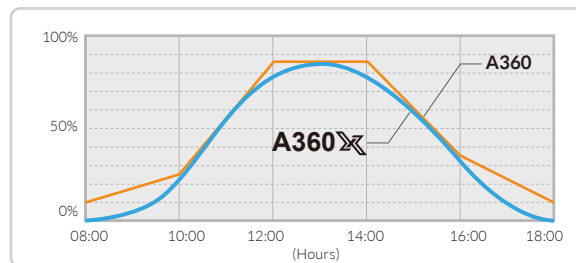

Improved Transition Points

A360X features smoother color transitioning and dimming, including moonlight effect.