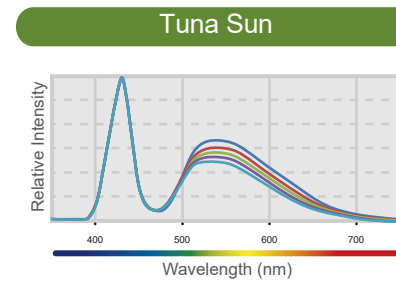

## Kessil Product Family

Product	 A360X	 A360NE A360WE	 A160 H160	 A80 H80	 AP700
Power Consumption	90W max	90W max	40W max	15W max	185W max
Spectrums	Tuna Blue + RGB Tuna Sun + RY	Tuna Blue Tuna Sun	Tuna Blue (A160) Tuna Sun (A160) Tuna Flora (H160)	Tuna Blue (A80) Tuna Sun (A80) Tuna Flora (H80)	Tuna Blue + RG
Dimensions	D 4.3" x H 2.1"	N : D 4" x H 4.5" W : D 4" x H 3.6"	D 2.48" x H 4"	D 4.88" x H 0.98"	L 20" x W 6.4" x H 1.5"
Weight	0.8 lb / 0.37kg	N : 1.15lb / 0.52kg W : 0.95lb / 0.43kg	0.69 lb / 0.32kg	0.88 lb / 0.4kg	4.81 lb / 2.18kg

## Spectrums

For Saltwater Aquarium

For Freshwater Aquarium

For Freshwater Aquarium  
& Refugium